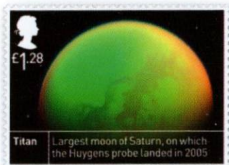

Out of this world

Six fascinating new stamps celebrate Britain's role in space science

The Space Science special stamp issue is released on 16 October. It marks the 50th anniversary of the launch of Ariel 1, the first British satellite, in 1962. All the images were chosen from those captured by satellites and probes from the European Space Agency (ESA). Britain is a member of the ESA and our scientists, universities and companies have made significant contributions to its space missions, including the Mars Express and the Cassini-Huygens probe to Saturn. One of the most exciting developments was the landing of the probe on Saturn's large moon, Titan, revealing a landscape remarkably similar to that of the earth.

Stamp by stamp Half a century ago, the six images shown on the new stamps had never been seen by the human eye...

1st Class – Sun: this image was gathered from the ESA's Solar and Heliospheric Observatory (SOHO) midway between the Earth and the Sun. It shows particles being ejected from the solar surface.

1st Class – Venus: taken from the ESA's Venus Express probe, the photo shows clouds in the southern hemisphere of the second planet out from the Sun.

77p – Mars: a large area of ice within a 35km-wide impact crater on the red planet was photographed by the ESA's Mars Express probe.